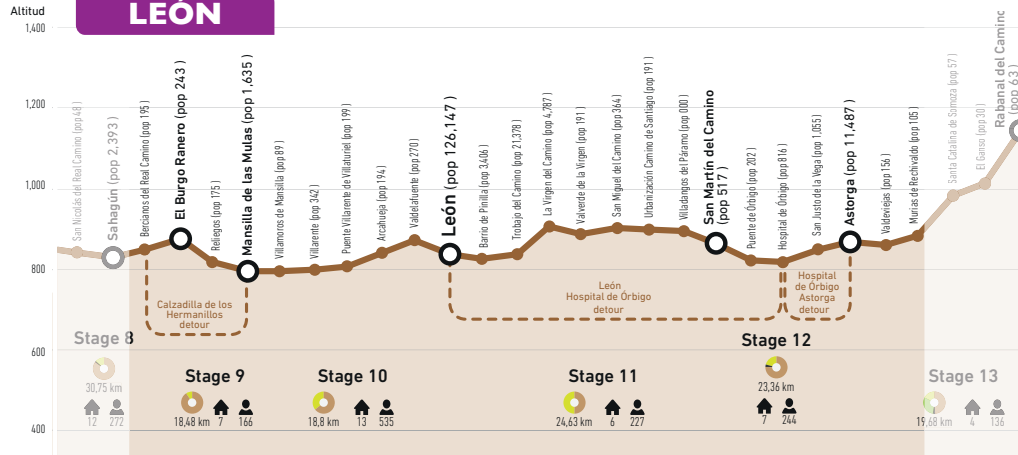

PALENCIA

0 1 2 3 4 km

- Links up with the Besaya Route
- Links up with the Madrid Route

Main itinerary			Alternative itineraries		
ROUTE	TOWN	DISTANCE IN KM	ROUTE	TOWN	DISTANCE IN KM
	Fromista	3.7		Villada	3.7

PALENCIA

LEÓN

LEÓN

0 1 2 3 4 km

- Links up with the Vadina Route
- Start of El Salvador Route
- Links up with the Silver Route

Main itinerary			Alternative itineraries		
ROUTE	TOWN	DISTANCE IN KM	ROUTE	TOWN	DISTANCE IN KM
	Valdelafuente	3.7		Nogales	3.7

León continues on next page