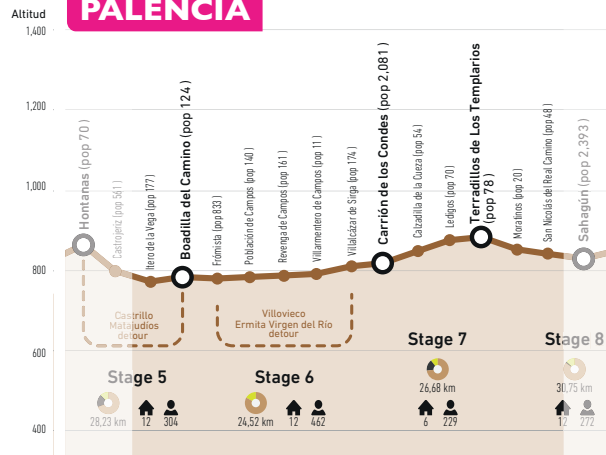

PALENCIA

0 1 2 3 4 km

- Links up with the Besaya Route
- Links up with the Madrid Route

Main itinerary			Alternative itineraries		
ROUTE	TOWN	DISTANCE IN KM	ROUTE	TOWN	DISTANCE IN KM
	Fromista	3.7		Villada	3.7

PALENCIA

LEÓN

LEÓN

0 1 2 3 4 km

- Links up with the Vadina Route
- Start of El Salvador Route
- Links up with the Silver Route

Main itinerary			Alternative itineraries		
ROUTE	TOWN	DISTANCE IN KM	ROUTE	TOWN	DISTANCE IN KM
	Valdelafuente	3.7		Nogales	3.7