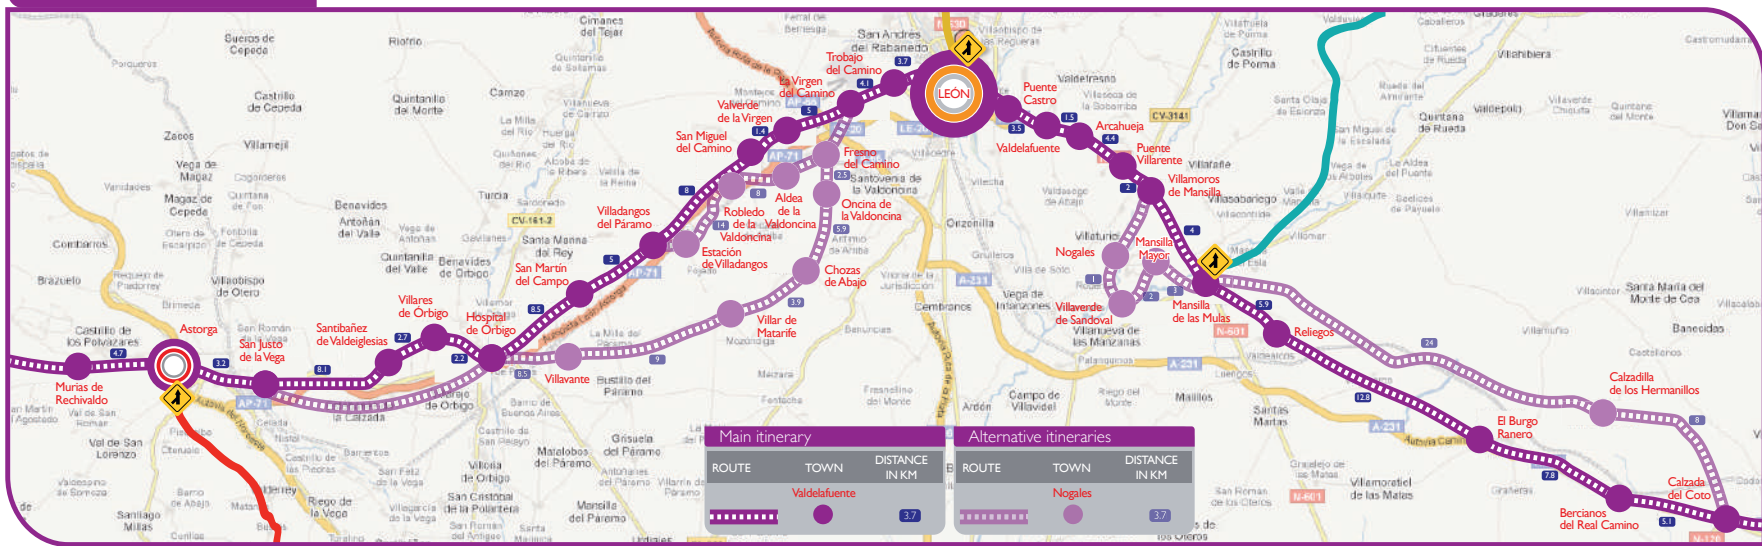

PALENCIA

0 1 2 3 4 km

- Links up with the Besaya Route
- Links up with the Madrid Route

Main itinerary			Alternative itineraries		
ROUTE	TOWN	DISTANCE IN KM	ROUTE	TOWN	DISTANCE IN KM
	Fromista	3.7		Villada	3.7

PALENCIA

LEÓN

LEÓN

0 1 2 3 4 km

- Links up with the Vadina Route
- Start of El Salvador Route
- Links up with the Silver Route

Main itinerary			Alternative itineraries		
ROUTE	TOWN	DISTANCE IN KM	ROUTE	TOWN	DISTANCE IN KM
	Valdelafuente	3.7		Nogales	3.7