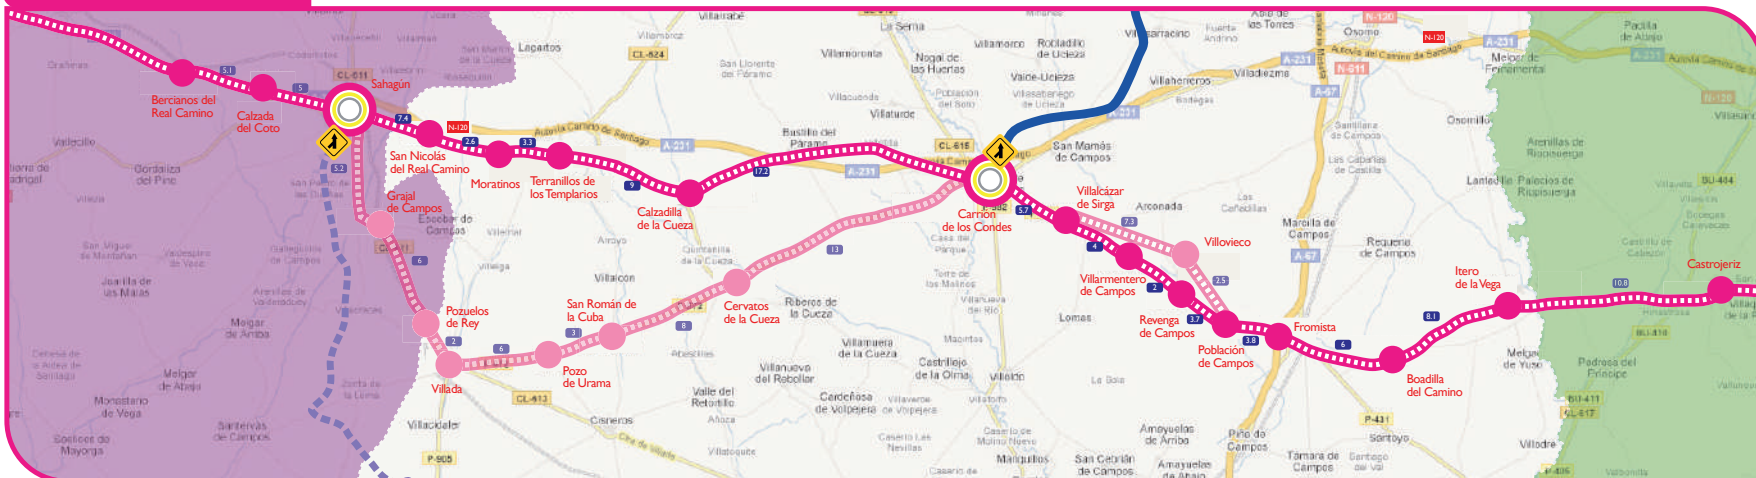

PALENCIA

0 1 2 3 4 km

- Links up with the Besaya Route
- Links up with the Madrid Route

Main itinerary			Alternative itineraries		
ROUTE	TOWN	DISTANCE IN KM	ROUTE	TOWN	DISTANCE IN KM
	Fromista	3.7		Villada	3.7

PALENCIA

LEÓN

LEÓN

0 1 2 3 4 km

- Links up with the Vadina Route
- Start of El Salvador Route
- Links up with the Silver Route

Main itinerary			Alternative itineraries		
ROUTE	TOWN	DISTANCE IN KM	ROUTE	TOWN	DISTANCE IN KM
	Valdelafuente	3.7		Nogales	3.7

León continues on next page